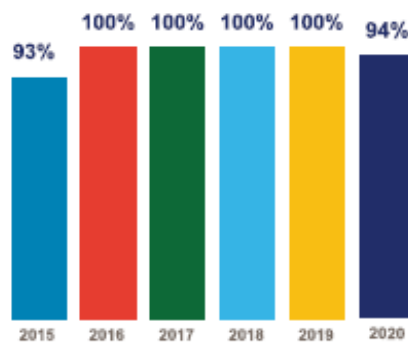

ISF

International School
Frankfurt Rhein-Main

OUR EXAMINATION RESULTS

IB Full Diploma

IB Average Score

Passing Grades (3-5)

Top Score of 5

Top Score A* - A