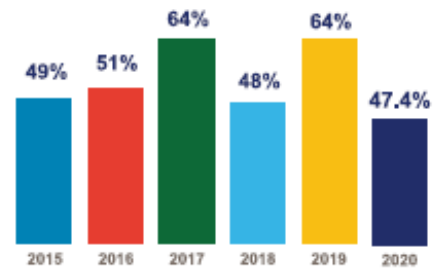

ISF

International School
Frankfurt Rhein-Main

OUR EXAMINATION RESULTS

IB Full Diploma

IB Average Score

Passing Grades (3-5)

Top Score of 5

Top Score A* - A