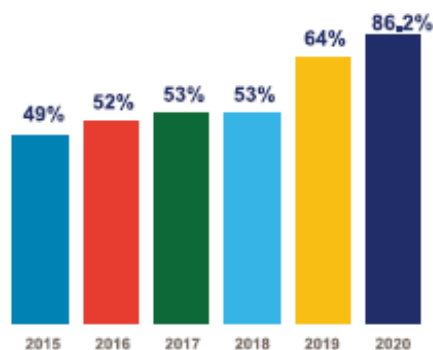

ISF

International School
Frankfurt Rhein-Main

OUR EXAMINATION RESULTS

IB Full Diploma

IB Average Score

Passing Grades (3-5)

Top Score of 5

Top Score A* - A